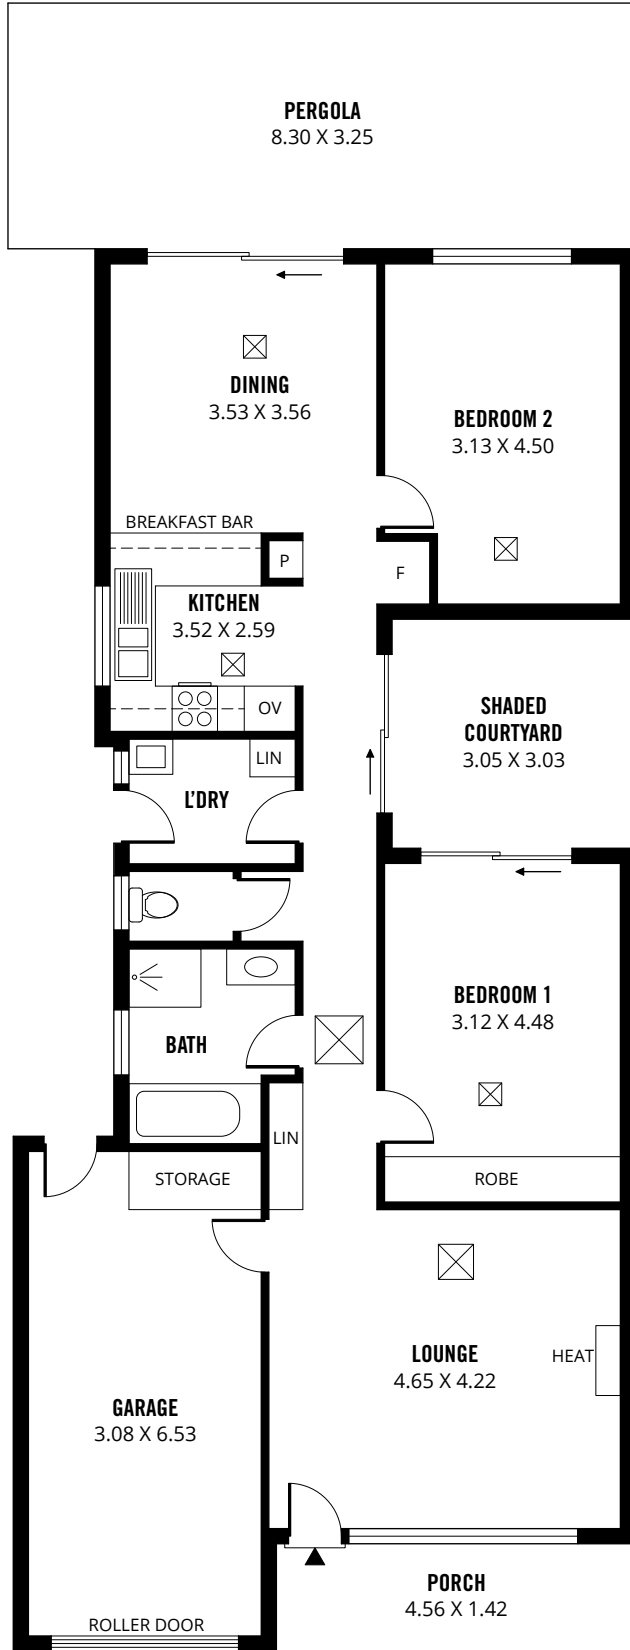

6/5 Cornish Street, Stepney

NOT IN ACTUAL POSITION

169m²

TOTAL

100m²

Living

5m²

Shed

22m²

Garage

6m²

Porch

36m²

Pergola/
Shaded Courtyard