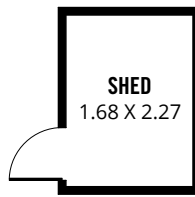

6/5 Cornish Street, Stepney

NOT IN ACTUAL POSITION

169m²

TOTAL

100m²

Living

5m²

Shed

22m²

Garage

6m²

Porch

36m²

Pergola/
Shaded Courtyard