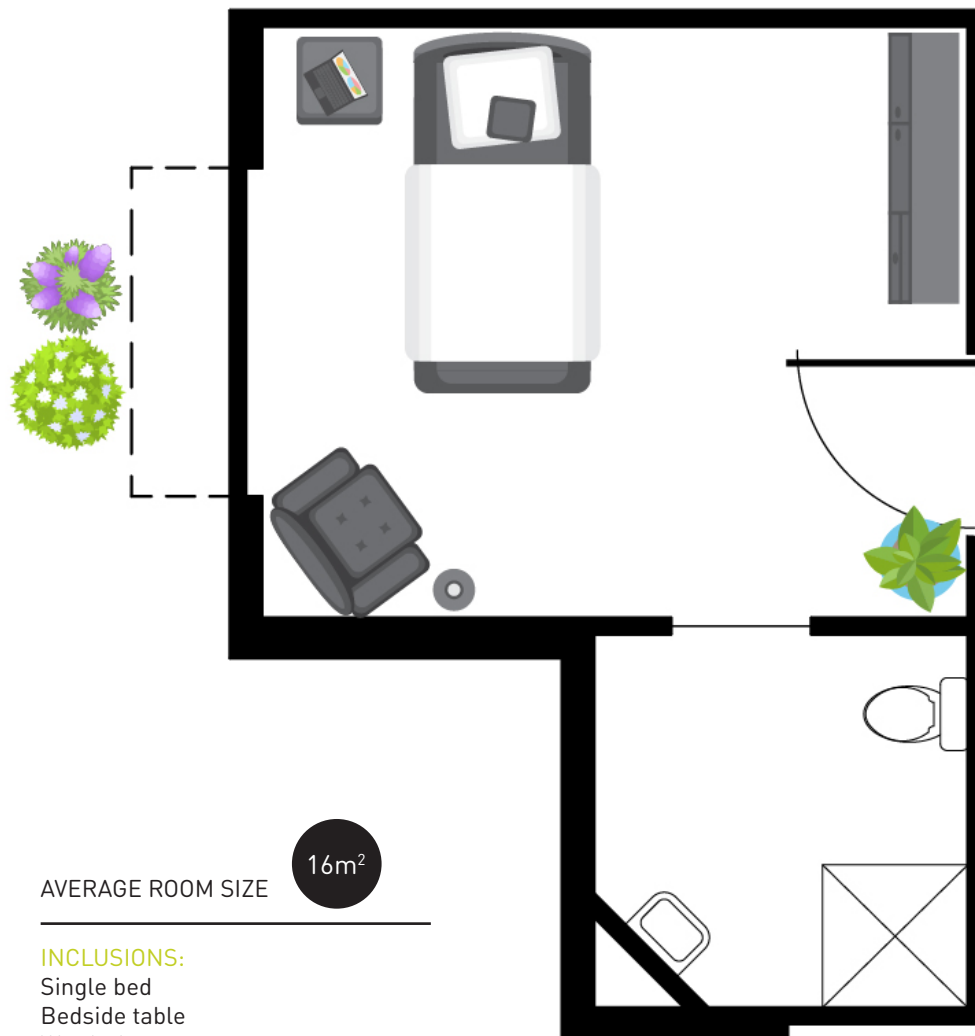

## SINGLE ROOM DESIGN WITH PRIVATE ENSUITE

AVERAGE ROOM SIZE

16m<sup>2</sup>

**INCLUSIONS:**

Single bed  
Bedside table  
Wardrobe  
Armchair  
Tallboy

Scale in metres. This drawing is for illustration purposes only. All measurements are approximate and details intended to be relied upon should be independently verified. Furniture may vary from site to site.